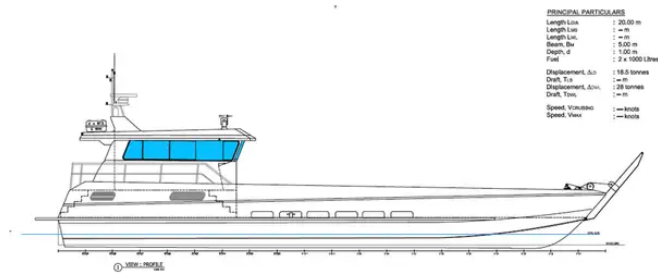

id 6455

- 20 -

6455

2022-10-24

[SeaBoats](#)

(LOA),

20

1