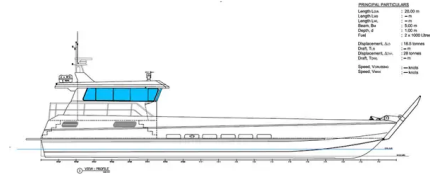

id 6455

- 20 -

6455

2022-10-24

[SeaBoats](#)

(LOA),

20

1