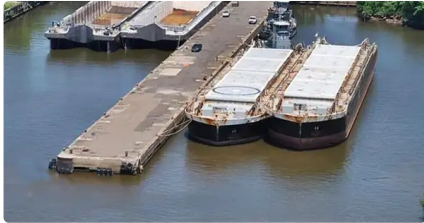

id 5713

2-

5713

ABS

1984

\$3,800,000

2022-03-24

[Mathew Moen \(Ship World Brokerage\)](#)